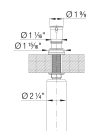

EMPRESSA SOAP DISPENSER, SKU 442517 442987 brass PVD

Product Features

- **Matte Black and Satin Gold finishes available Summer 2022**
- Solid brass construction
- Refillable from above the deck
- Suitable for liquid dish or hand soap
- 12 fl oz. (355 ml) capacity bottle
- 1-year Limited Warranty

Design and Planning Tips

Hole Size Required: 1-³/₈"

BLANCO soap dispensers can dispense liquid dish soap, hand soap, and even hand lotion. For best performance, and to prevent clogging, we recommend diluting soap with water using a 70/30 proportion.