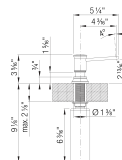

EMPRESSA SOAP DISPENSER, SKU 442517 442987 brass PVD

Product Features

- **Matte Black and Satin Gold finishes available Summer 2022**
- Solid brass construction
- Refillable from above the deck
- Suitable for liquid dish or hand soap
- 12 fl oz. (355 ml) capacity bottle
- 1-year Limited Warranty

Design and Planning Tips

Hole Size Required: 1-³/₈"

BLANCO soap dispensers can dispense liquid dish soap, hand soap, and even hand lotion. For best performance, and to prevent clogging, we recommend diluting soap with water using a 70/30 proportion.